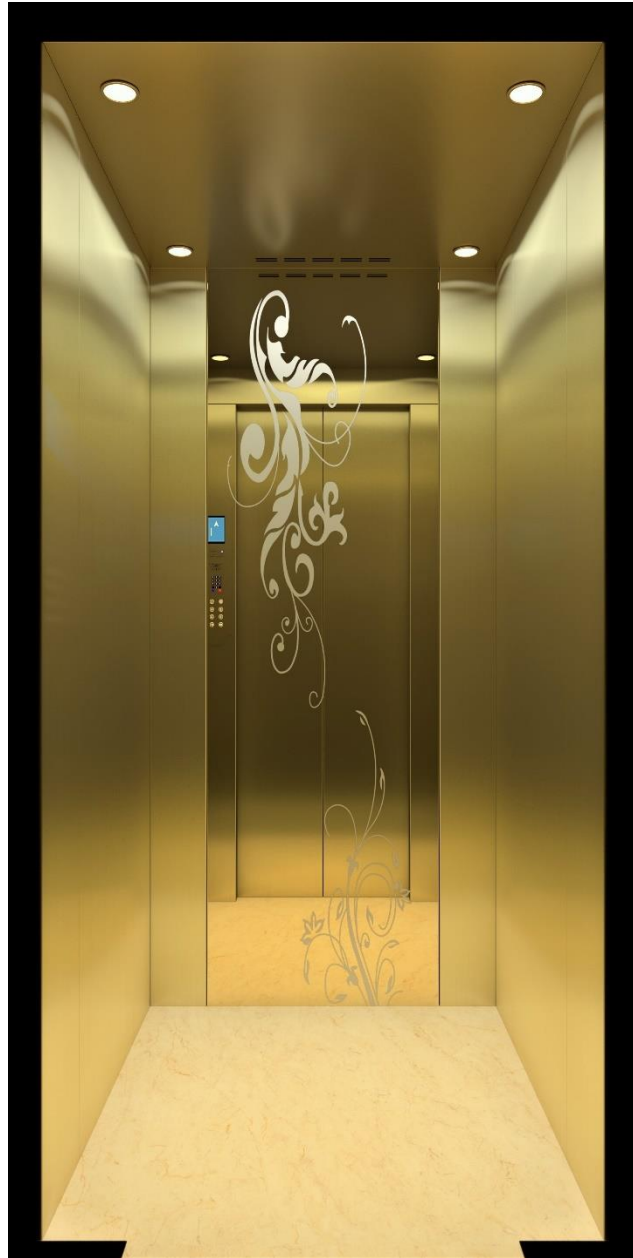

Back wall: titanium St.St. on both sides plus titanium etched St.St.
Side wall: titanium St.St. on both sides plus titanium etched St.St.
Front wall: titanium St.St.

V112

Doppler