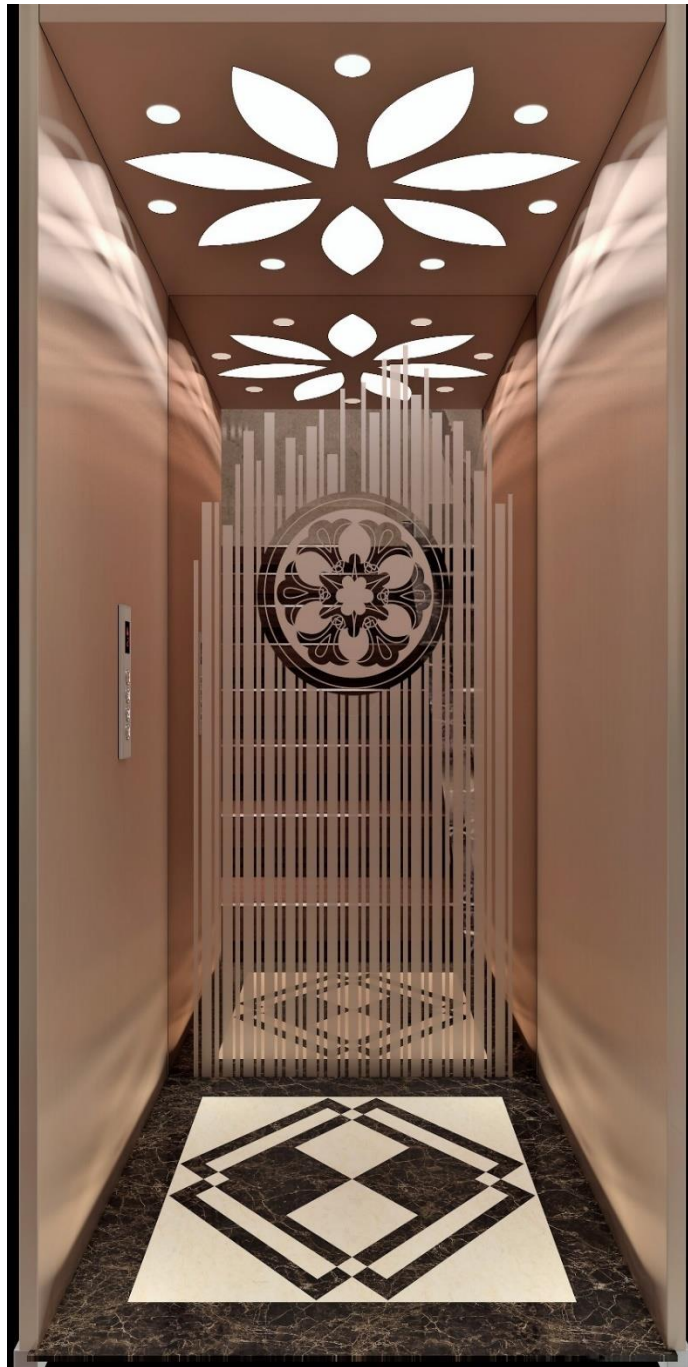

Simplus

Cabins and pricelist

Doppler

Moving
with options

K120

Doppler

Back wall: natural hairline St.St. on both sides plus natural hairline etched St.St.
Side wall: natural hairline St.St. on both sides plus natural hairline etched St.St.
Front wall: natural hairline St.St.

Back wall: rose gold St.St. on both sides plus rose gold etched St.St.
Side wall: rose gold St.St. on both sides plus rose gold etched St.St.
Front wall: rose gold St.St.

Back wall: rose gold St.St. on both sides plus rose gold etched St.St.
 Side wall: rose gold St.St. on both sides plus rose gold etched St.St.
 Front wall: rose gold St.St.