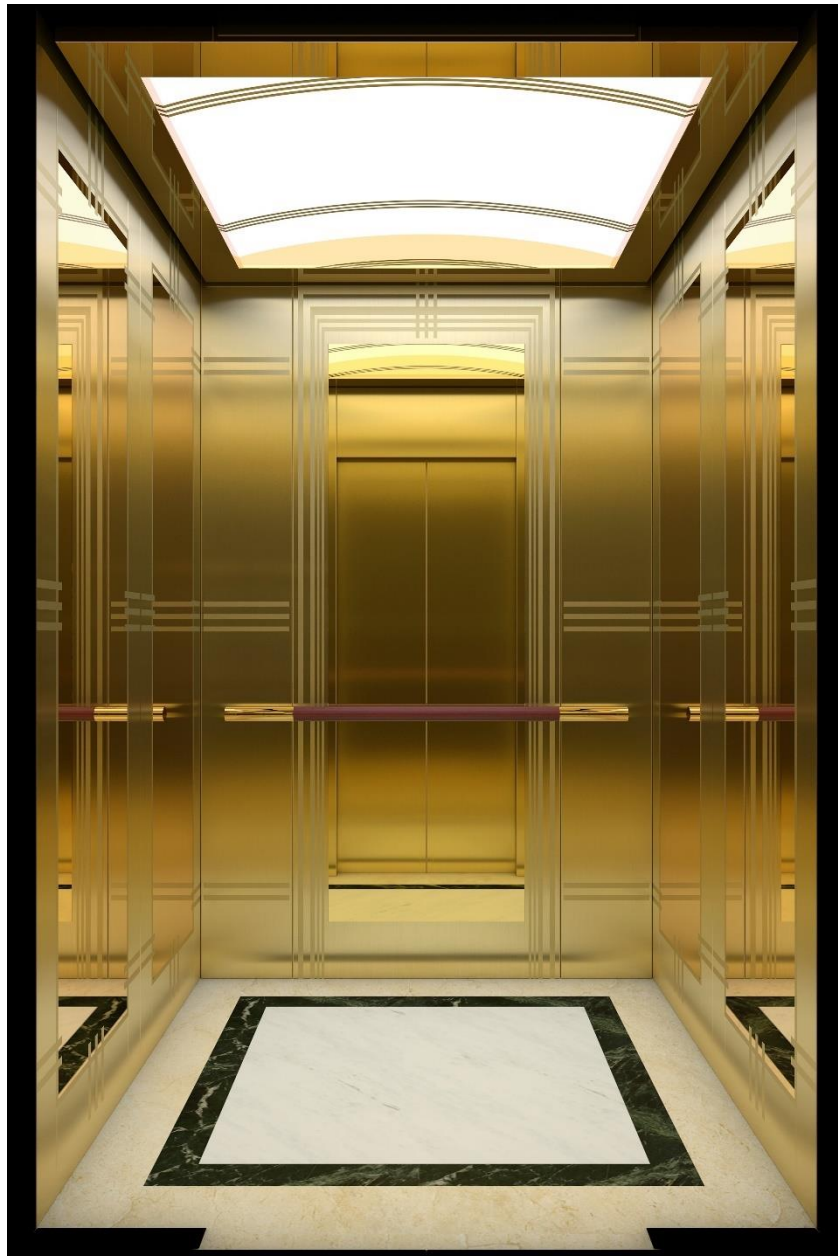

Back wall: titanium mirror St.St. on both sides plus titanium mirror etched St.St.
Side wall: titanium mirror St.St. on both sides plus titanium mirror etched St.St.
Front wall: titanium mirror St.St.