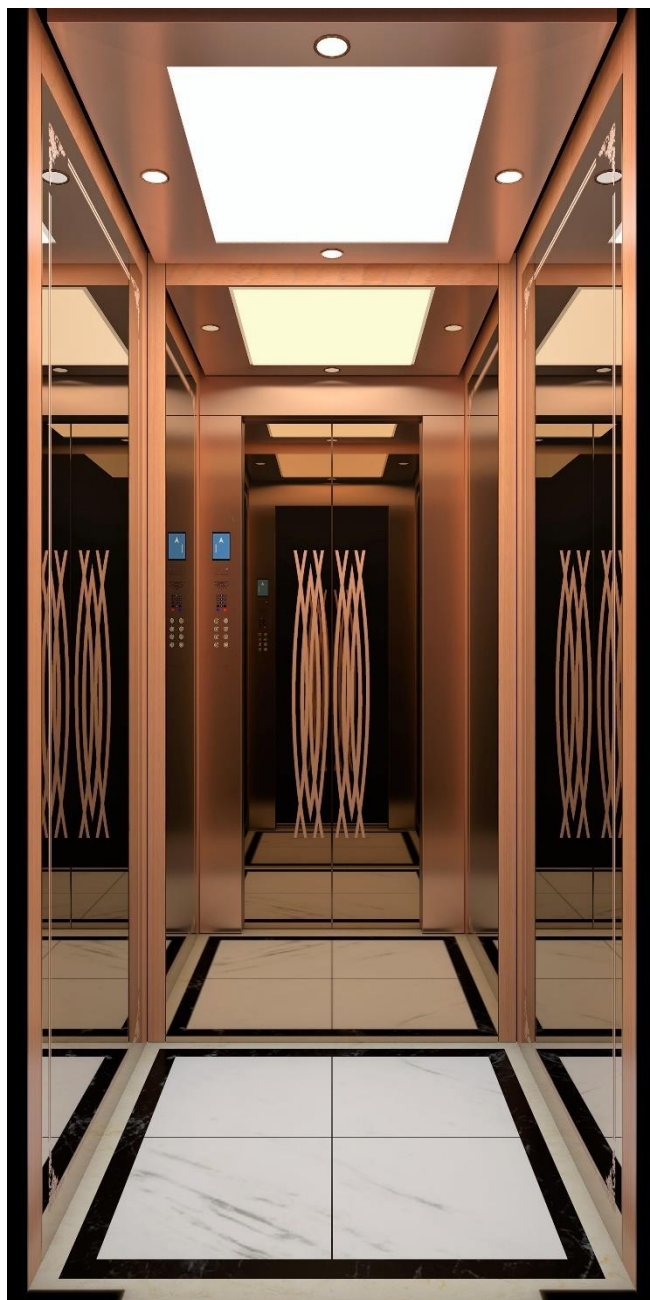

V118

Doppler

Back wall: rose gold mirror St.St. on both sides plus rose gold mirror etched st. st
Side wall: rose gold mirror St.St. on both sides plus rose gold mirror etched st. s
Front wall: rose gold mirror St.St.

HEADQUARTERS & FACTORY
POLYKASTRO INDUSTRIAL PARK
61200 GREECE

ATHENS BRANCH
12 LASSANI ST. 12132 PERISTERI
ATHENS GREECE