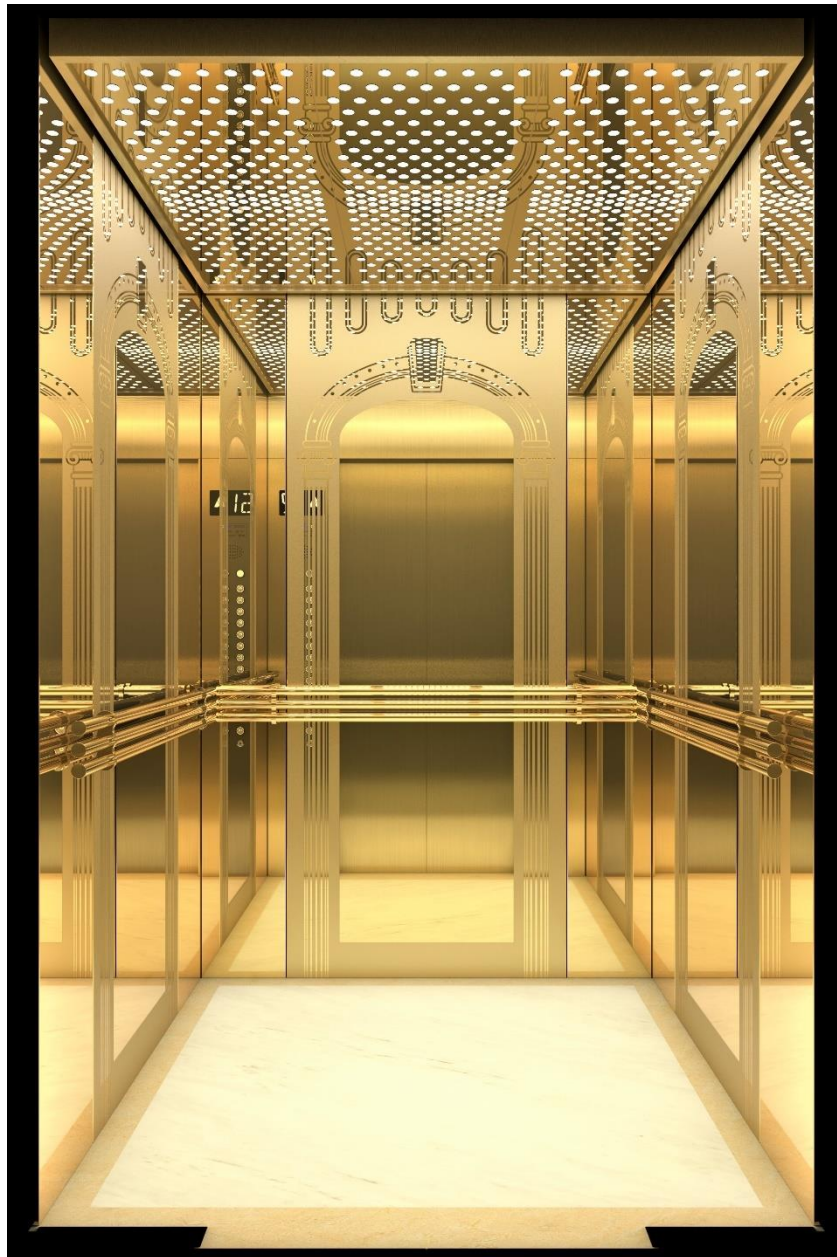

K1135

Doppler

Back wall: titanium mirror St.St. on both sides plus titanium mirror etched St.St.
Side wall: titanium mirror St.St. on both sides plus titanium mirror etched St.St.
Front wall: titanium mirror St.St.

K1137

Doppler

HEADQUARTERS & FACTORY
POLYKASTRO INDUSTRIAL PARK
61200 GREECE

ATHENS BRANCH
12 LASSANI ST. 12132 PERISTERI
ATHENS GREECE