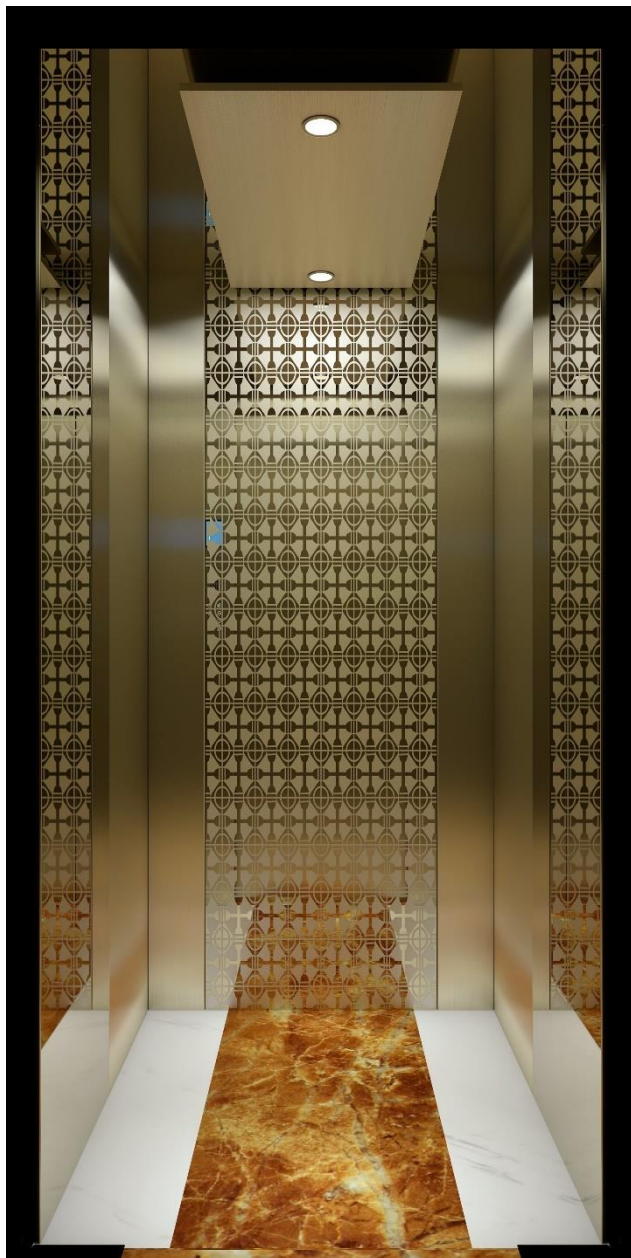

Simplus

Cabins and pricelist

Doppler

Moving
with options

K120

Doppler

Back wall: natural hairline St.St. on both sides plus natural hairline etched St.St.
Side wall: natural hairline St.St. on both sides plus natural hairline etched St.St.
Front wall: natural hairline St.St.

V112

Doppler

Back wall: titanium St.St. on both sides plus titanium mirror etched St.St.
Side wall: titanium St.St. on both sides plus titanium mirror etched St.St.
Front wall: titanium St.St.

V11

Doppler

Back wall: titanium St.St. on both sides plus titanium mirror etched St.St.
Side wall: titanium St.St. on both sides plus titanium mirror etched St.St.
Front wall: titanium St.St.

K11

Doppler

Back wall: titanium mirror St.St. on both sides plus titanium mirror etched St.St.
Side wall: titanium mirror St.St. on both sides plus titanium mirror etched St.St.
Front wall: titanium mirror St.St.