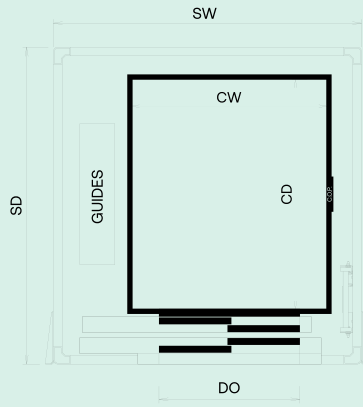

Doppler IKOS SERIES

SINGLE DOOR