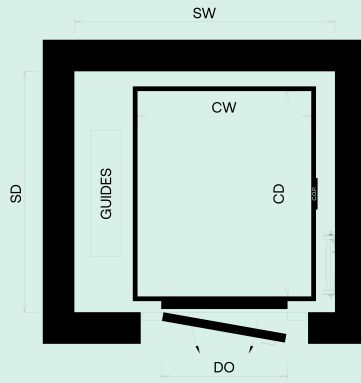

Doppler IKOS SERIES

SINGLE DOOR