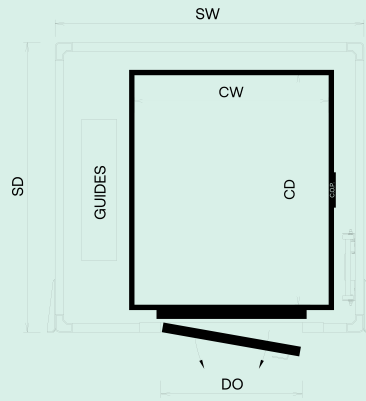

Doppler IKOS SERIES

SINGLE DOOR