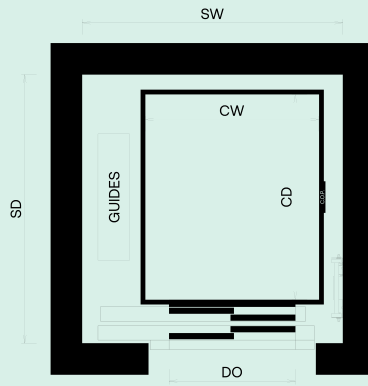

Doppler IKOS SERIES

SINGLE DOOR